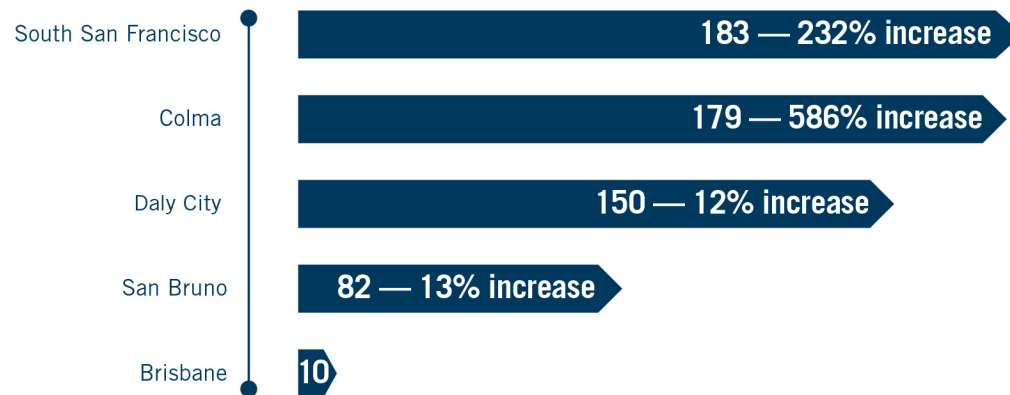

WHERE MEALS ON WHEELS SENIORS LIVE IN SAN MATEO COUNTY

2023 Neighborhoods Served

Percentage increased from 2022.