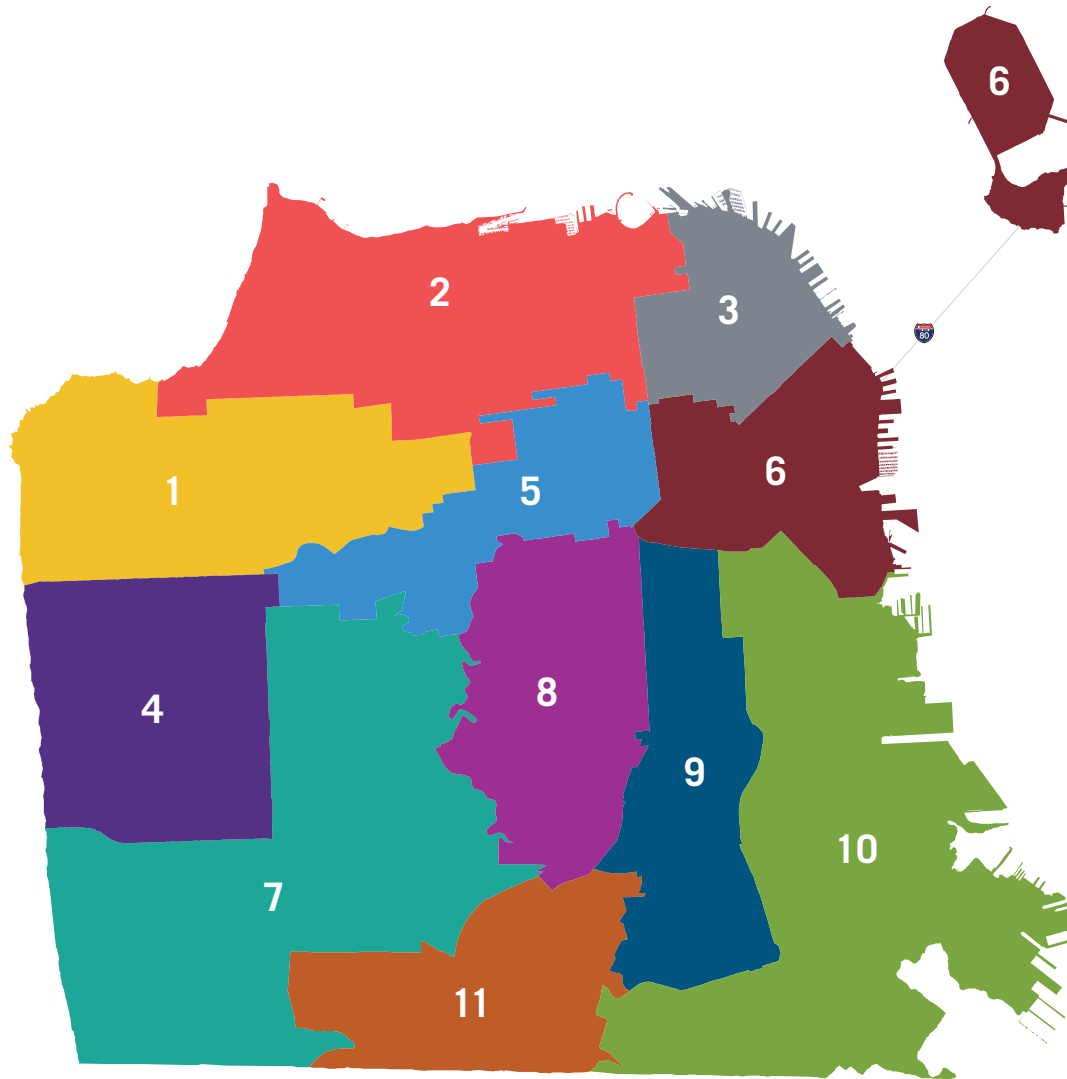

# MEALS ON WHEELS SAN FRANCISCO 2020

## Food Insecure Seniors by District

### SF DISTRICT

**Total of 4,938** (note: some client districts not identified)